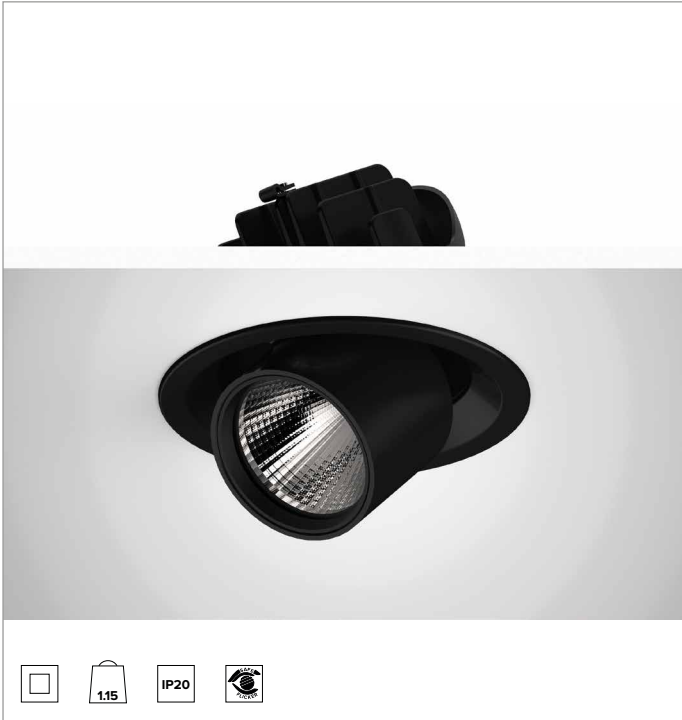

1T9186EL | CTEVO EXTRACTABLE 162

Recessed extractable LED projector

		2700K	H(m)	D(m)	Emax(lx)	
		Ra90			53°	
		Fixture Power	55W	1	0.99	7076
		Source Flux	6152lm	2	1.98	1769
		Fixture Flux	4876lm	3	2.97	786
		Efficacy	89lm/W	4	3.96	442
TS1320	Imax=1150cd/klm	Imax	7076cd	5	4.95	283

CCT nominal: 2700K

Lifetime (L80/B10): >50000h tq +25°C

ILLUMINOTECHNICAL CHARACTERISTICS

WFL - precision optics with a black silicone cut off ring. Convex faceted highly reflective anodised aluminium reflector and a holographic diffusion filter. UGR<19 (EN 12464-1).

Optic: REFLECTOR

Beam angles: WFL

Optical efficiency: 79%

Fixture flux: 4876lm

Luminous efficacy: 89lm/W

Photobiological safety: Compliant with RG1 low risk group

MECHANICAL CHARACTERISTICS

Die-cast black painted anodised aluminium body and dissipator. Friction rotation system on hinges with adjustability of the fixture from -25°/+75° on a vertical plane and can be manually aimed to 355° on a horizontal plane. Trim version with an integrated black ring.

Colour and finish: Deep black

Weight: 1.15Kg

Degree of protection: IP20

ELECTRICAL CHARACTERISTICS

Integrated electronic ON-OFF driver.

Fixture Power: 55W

Power supply: 220-240Vac 50/60Hz

Insulation Class: CLASS 2