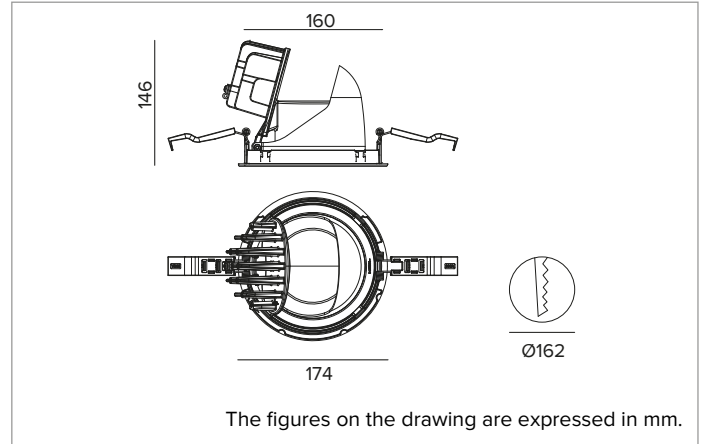

SOURCE

High efficiency Chip on Board LED Ra90. Ra80 on request.

Energy efficiency class: E

Nominal power: 50W

Nominal flux: 6152lm

Colour rendering index: 90

Rf: 92

Rg: 99

CCT nominal: 2700K

Lifetime (L80/B10): >50000h tq +25°C

ILLUMINOTECHNICAL CHARACTERISTICS

WFL - precision optics with a black silicone cut off ring. Convex faceted highly reflective anodised aluminium reflector and a holographic diffusion filter. UGR<19 (EN 12464-1).

Optic: REFLECTOR

Beam angles: WFL

Optical efficiency: 79%

Fixture flux: 4876lm

Luminous efficacy: 89lm/W

Photobiological safety: Compliant with RG1 low risk group

MECHANICAL CHARACTERISTICS

Die-cast black painted anodised aluminium body and dissipator. Friction rotation system on hinges with adjustability of the fixture from -25°/+75° on a vertical plane and can be manually aimed to 355° on a horizontal plane. Trim version with an integrated black ring.

Colour and finish: Deep black

Weight: 1.15Kg

Degree of protection: IP20

ELECTRICAL CHARACTERISTICS

Integrated electronic ON-OFF driver.

Fixture Power: 55W

Power supply: 220-240Vac 50/60Hz

Insulation Class: CLASS 2

Type of driver / Control: ON-OFF

Driver included: YES

Class F: YES

SAFE FLICKER: PstLM=<1 and SVM=<0.4 (IEC TR 61547-1 and IEC TR 63158), to ensure a more comfortable and safe light

Ambient temperature: 0°C / +25°C

INSTALLATION

Quick tool-free mounting system for false ceiling installation from 0.5 to 30mm.

NOTES

110-277Vac version available on request.

WARRANTY

5 years.

WARNING

Luminaire designed for disposal/recycling at end-of-life. Replaceable (LED only) light source by a professional. Replaceable control gear by a professional.

Due to the technological evolution of the electronic components, the data provided may be updated, and as such, confirmation must be requested during the order process.

Luminous flux and power supply have +/-10% tolerances with respect to the indicated value. tq +25°C (CIE 121).

We reserve the right to make technical changes.

Targetti Sankey S.r.l.
Via Pratese, 164
50145 Firenze - Italy
Tel: +39 055 37911
targetti.com
targetti@targetti.com

CCIAA Firenze
Share Capital:
€ 500.000,00
VAT N. (IT):
01537660480
R.E.A: FI-275656

TARGETTI